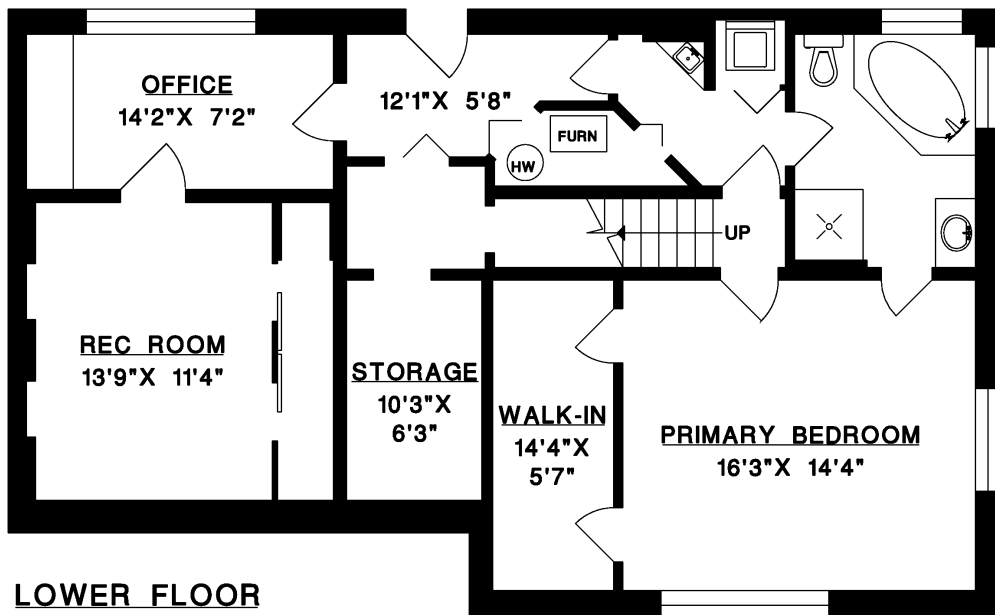

Shandler / Simmons Group

604 328-0233

RE/MAX
CREST REALTY

904 HUNTINGTON CRESCENT
NORTH VANCOUVER

MAIN FLOOR	1,204 SQ.FT.
LOWER FLOOR	1,204 SQ.FT.
TOTAL	2,408 SQ.FT.
DECKS	489 SQ.FT.
SHEDS	193 SQ.FT.

MAIN FLOOR

LOWER FLOOR