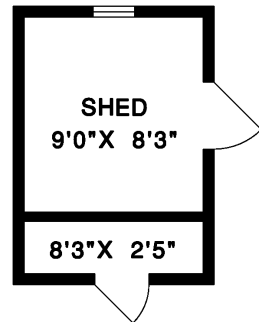

Shandler / Simmons Group

604 328-0233

RE/MAX
CREST REALTY

904 HUNTINGTON CRESCENT
NORTH VANCOUVER

MAIN FLOOR	1,204 SQ.FT.
LOWER FLOOR	1,204 SQ.FT.
TOTAL	2,408 SQ.FT.
DECKS	489 SQ.FT.
SHEDS	193 SQ.FT.

MAIN FLOOR

LOWER FLOOR