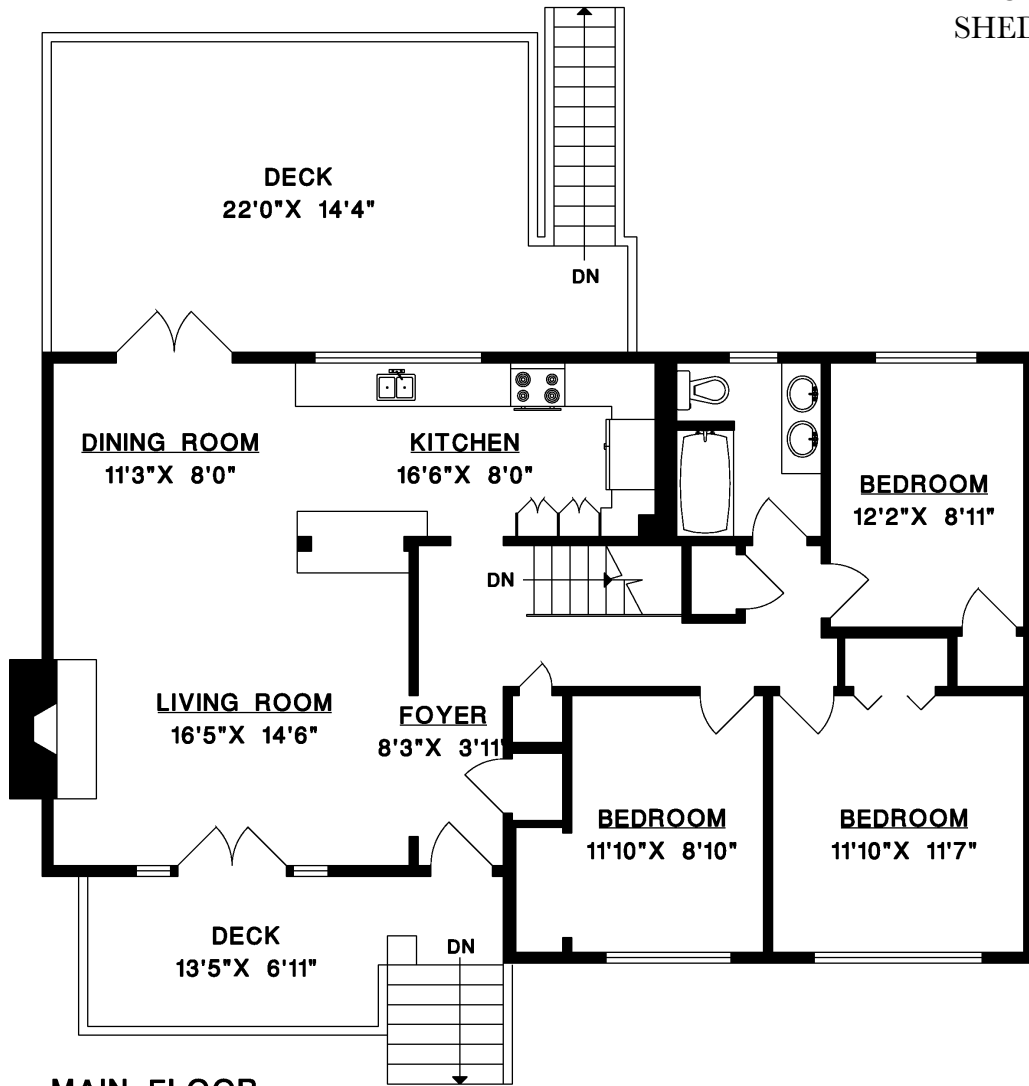

Shandler / Simmons Group

604 328-0233

RE/MAX
CREST REALTY

904 HUNTINGTON CRESCENT
NORTH VANCOUVER

MAIN FLOOR	1,204 SQ.FT.
LOWER FLOOR	1,204 SQ.FT.
TOTAL	2,408 SQ.FT.
DECKS	489 SQ.FT.
SHEDS	193 SQ.FT.

MAIN FLOOR

LOWER FLOOR